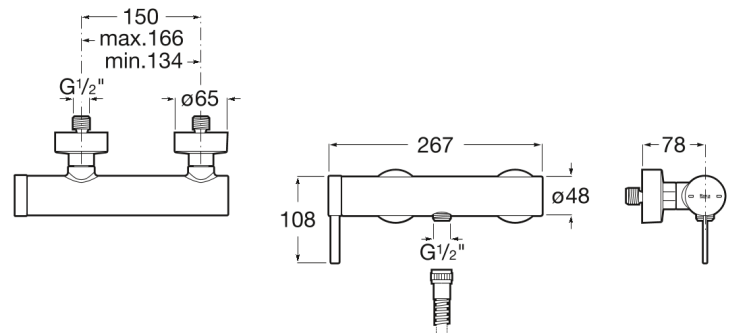

ONA

Wall-mounted shower mixer

PRICE (VAT INCLUDED)

£509.48

TECHNICAL DRAWINGS

FEATURES

Application: Shower

Faucet type: Single-lever

Installation type: Wall-mounted

Water connection diameter: 1/2"

COMPATIBLE WITH

Ona

Simple as nature. Ona pays homage to the diverse shapes of nature from our native Mediterranean. It is functional without ever appearing cold, with crisp aesthetics that follow the inherent warmth of the natural environment, made for those who enjoy the power of silent landscapes.