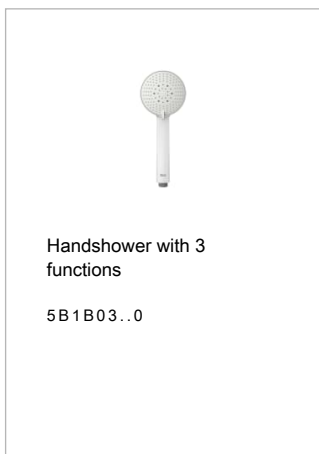

ONA

Wall-mounted shower mixer

PRICE (VAT INCLUDED)

£509.48

TECHNICAL DRAWINGS

FEATURES

Application: Shower

Faucet type: Single-lever

Installation type: Wall-mounted

Water connection diameter: 1/2"

COMPATIBLE WITH

Ona

Simple as nature. Ona pays homage to the diverse shapes of nature from our native Mediterranean. It is functional without ever appearing cold, with crisp aesthetics that follow the inherent warmth of the natural environment, made for those who enjoy the power of silent landscapes.