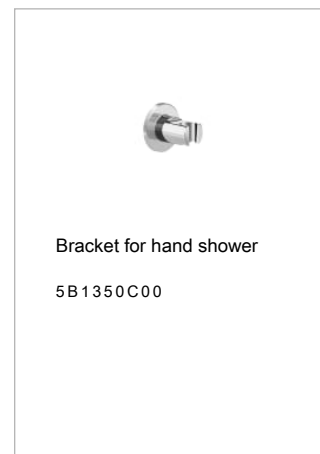

ONA

Wall-mounted shower mixer

PRICE (VAT INCLUDED)

£509.48

TECHNICAL DRAWINGS

FEATURES

Application: Shower

Faucet type: Single-lever

Installation type: Wall-mounted

Water connection diameter: 1/2"

COMPATIBLE WITH

Ona

Simple as nature. Ona pays homage to the diverse shapes of nature from our native Mediterranean. It is functional without ever appearing cold, with crisp aesthetics that follow the inherent warmth of the natural environment, made for those who enjoy the power of silent landscapes.