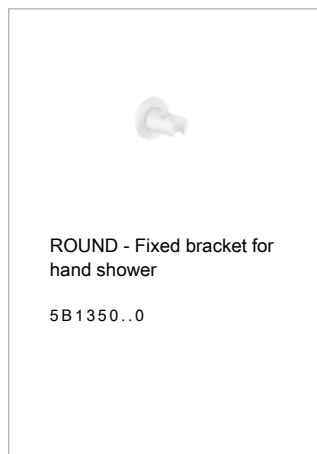

ONA

Wall-mounted shower mixer

PRICE (VAT INCLUDED)

£509.48

TECHNICAL DRAWINGS

FEATURES

Application: Shower

Faucet type: Single-lever

Installation type: Wall-mounted

Water connection diameter: 1/2"

COMPATIBLE WITH

Ona

Simple as nature. Ona pays homage to the diverse shapes of nature from our native Mediterranean. It is functional without ever appearing cold, with crisp aesthetics that follow the inherent warmth of the natural environment, made for those who enjoy the power of silent landscapes.